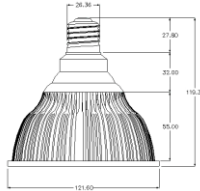

## LED PAR38 LAMP 12 Watt and 15 Watt and 18 Watt

RTP-FPAR38-12W-003

RTP-FPAR38-9X1.2W-002

RTP-FPAR38-12X1.2W-001

RMS-PT262015  
RMS-PT261015

Raptor Part Number	RTP-FPAR38-12W-003	RTP-FPAR38-9X1.2W-002	RTP-FPAR38-12X1.2W-001	RMS-PT262015	RMS-PT261015
Features	Dimmable	Dimmable	Non-Dimmable	Dimmable	Non-Dimmable
Input Voltage	AC 120 Volts	AC 120 Volts	AC 85~265 Volts	AC 120 Volts	AC 100~240 Volts
Power Factor	≥ 0.65			≥ .9	
Frequency Range	50~60 Hz				
Number of LEDs	9 Pcs	9 Pcs	12 Pcs	15 Pcs	
LED Manufacturer	Cree			Epistar	
Total Power Consumption	12 Watt	12 Watt	15 Watt	18 Watt	
Lumens	650 Lm	600~800 Lm	800~1000 Lm	880~1000~1200 Lm	
Beam Angle	120°	30° 45° 60°		26° 45°	
CRI	>80			>70	
Color Temperature	3200K	4400K 6200K 7000K (+/-500 K)		3000K (+/-300K)	5500K (+/-500K) 9000K (+/-1000K)
Operation Temperature	-4°F to 113°F				
LED Life	50,000+ Hours				
Material	Aluminum				
Lamp Base	E26				
Outline Dimension (inches)	4.7" (D) x 6.2" (L)	4.8" (D) x 4.7" (L)		4.7" (D) x 5.1" (L)	
Direct Replacement	60 Watt Incandescent Lamp		75 Watt Halogen Lamp		
Case Quantity	20			18	
Listings and Certifications	Non-UL Listed	UL Listed		Non-UL Listed	UL Listed