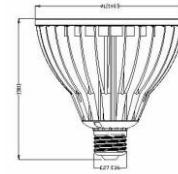

## LED PAR38 LAMP 12 Watt and 15 Watt and 18 Watt

RTP-FPAR38-12W-003

RTP-FPAR38-9X1.2W-002

RTP-FPAR38-12X1.2W-001

RMS-PT262015  
RMS-PT261015

Raptor Part Number	RTP-FPAR38-12W-003	RTP-FPAR38-9X1.2W-002	RTP-FPAR38-12X1.2W-001	RMS-PT262015	RMS-PT261015
Features	Dimmable	Dimmable	Non-Dimmable	Dimmable	Non-Dimmable
Input Voltage	AC 120 Volts	AC 120 Volts	AC 85~265 Volts	AC 120 Volts	AC 100~240 Volts
Power Factor	≥ 0.65			≥ .9	
Frequency Range	50~60 Hz				
Number of LEDs	9 Pcs	9 Pcs	12 Pcs	15 Pcs	
LED Manufacturer	Cree			Epistar	
Total Power Consumption	12 Watt	12 Watt	15 Watt	18 Watt	
Lumens	650 Lm	600~800 Lm	800~1000 Lm	880~1000~1200 Lm	
Beam Angle	120°	30° 45° 60°		26° 45°	
CRI	>80			>70	
Color Temperature	3200K	4400K 6200K 7000K (+/-500 K)		3000K (+/-300K)	5500K (+/-500K) 9000K (+/-1000K)
Operation Temperature	-4°F to 113°F				
LED Life	50,000+ Hours				
Material	Aluminum				
Lamp Base	E26				
Outline Dimension (inches)	4.7" (D) x 6.2" (L)	4.8" (D) x 4.7" (L)		4.7" (D) x 5.1" (L)	
Direct Replacement	60 Watt Incandescent Lamp		75 Watt Halogen Lamp		
Case Quantity	20			18	
Listings and Certifications	Non-UL Listed	UL Listed		Non-UL Listed	UL Listed