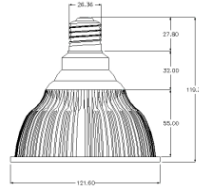

## LED PAR38 LAMP 12 Watt and 15 Watt and 18 Watt

RTP-FPAR38-12W-003

RTP-FPAR38-9X1.2W-002

RTP-FPAR38-12X1.2W-001

RMS-PT262015  
RMS-PT261015

Raptor Part Number	RTP-FPAR38-12W-003	RTP-FPAR38-9X1.2W-002	RTP-FPAR38-12X1.2W-001	RMS-PT262015	RMS-PT261015
Features	Dimmable	Dimmable	Non-Dimmable	Dimmable	Non-Dimmable
Input Voltage	AC 120 Volts	AC 120 Volts	AC 85~265 Volts	AC 120 Volts	AC 100~240 Volts
Power Factor	≥ 0.65			≥ .9	
Frequency Range	50~60 Hz				
Number of LEDs	9 Pcs	9 Pcs	12 Pcs	15 Pcs	
LED Manufacturer	Cree			Epistar	
Total Power Consumption	12 Watt	12 Watt	15 Watt	18 Watt	
Lumens	650 Lm	600~800 Lm	800~1000 Lm	880~1000~1200 Lm	
Beam Angle	120°	30° 45° 60°		26° 45°	
CRI	>80			>70	
Color Temperature	3200K	4400K 6200K 7000K (+/-500 K)		3000K (+/-300K)	5500K (+/-500K) 9000K (+/-1000K)
Operation Temperature	-4°F to 113°F				
LED Life	50,000+ Hours				
Material	Aluminum				
Lamp Base	E26				
Outline Dimension (inches)	4.7" (D) x 6.2" (L)	4.8" (D) x 4.7" (L)		4.7" (D) x 5.1" (L)	
Direct Replacement	60 Watt Incandescent Lamp		75 Watt Halogen Lamp		
Case Quantity	20			18	
Listings and Certifications	Non-UL Listed	UL Listed		Non-UL Listed	UL Listed