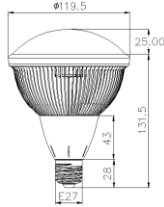

## LED PAR38 LAMP 12 Watt and 15 Watt and 18 Watt

RTP-FPAR38-12W-003

RTP-FPAR38-9X1.2W-002

RTP-FPAR38-12X1.2W-001

RMS-PT262015  
RMS-PT261015

Raptor Part Number	RTP-FPAR38-12W-003	RTP-FPAR38-9X1.2W-002	RTP-FPAR38-12X1.2W-001	RMS-PT262015	RMS-PT261015
Features	Dimmable	Dimmable	Non-Dimmable	Dimmable	Non-Dimmable
Input Voltage	AC 120 Volts	AC 120 Volts	AC 85~265 Volts	AC 120 Volts	AC 100~240 Volts
Power Factor	≥ 0.65			≥ .9	
Frequency Range	50~60 Hz				
Number of LEDs	9 Pcs	9 Pcs	12 Pcs	15 Pcs	
LED Manufacturer	Cree			Epistar	
Total Power Consumption	12 Watt	12 Watt	15 Watt	18 Watt	
Lumens	650 Lm	600~800 Lm	800~1000 Lm	880~1000~1200 Lm	
Beam Angle	120°	30° 45° 60°		26° 45°	
CRI	>80			>70	
Color Temperature	3200K	4400K 6200K 7000K (+/-500 K)		3000K (+/-300K)	5500K (+/-500K) 9000K (+/-1000K)
Operation Temperature	-4°F to 113°F				
LED Life	50,000+ Hours				
Material	Aluminum				
Lamp Base	E26				
Outline Dimension (inches)	4.7" (D) x 6.2" (L)	4.8" (D) x 4.7" (L)		4.7" (D) x 5.1" (L)	
Direct Replacement	60 Watt Incandescent Lamp		75 Watt Halogen Lamp		
Case Quantity	20			18	
Listings and Certifications	Non-UL Listed	UL Listed		Non-UL Listed	UL Listed